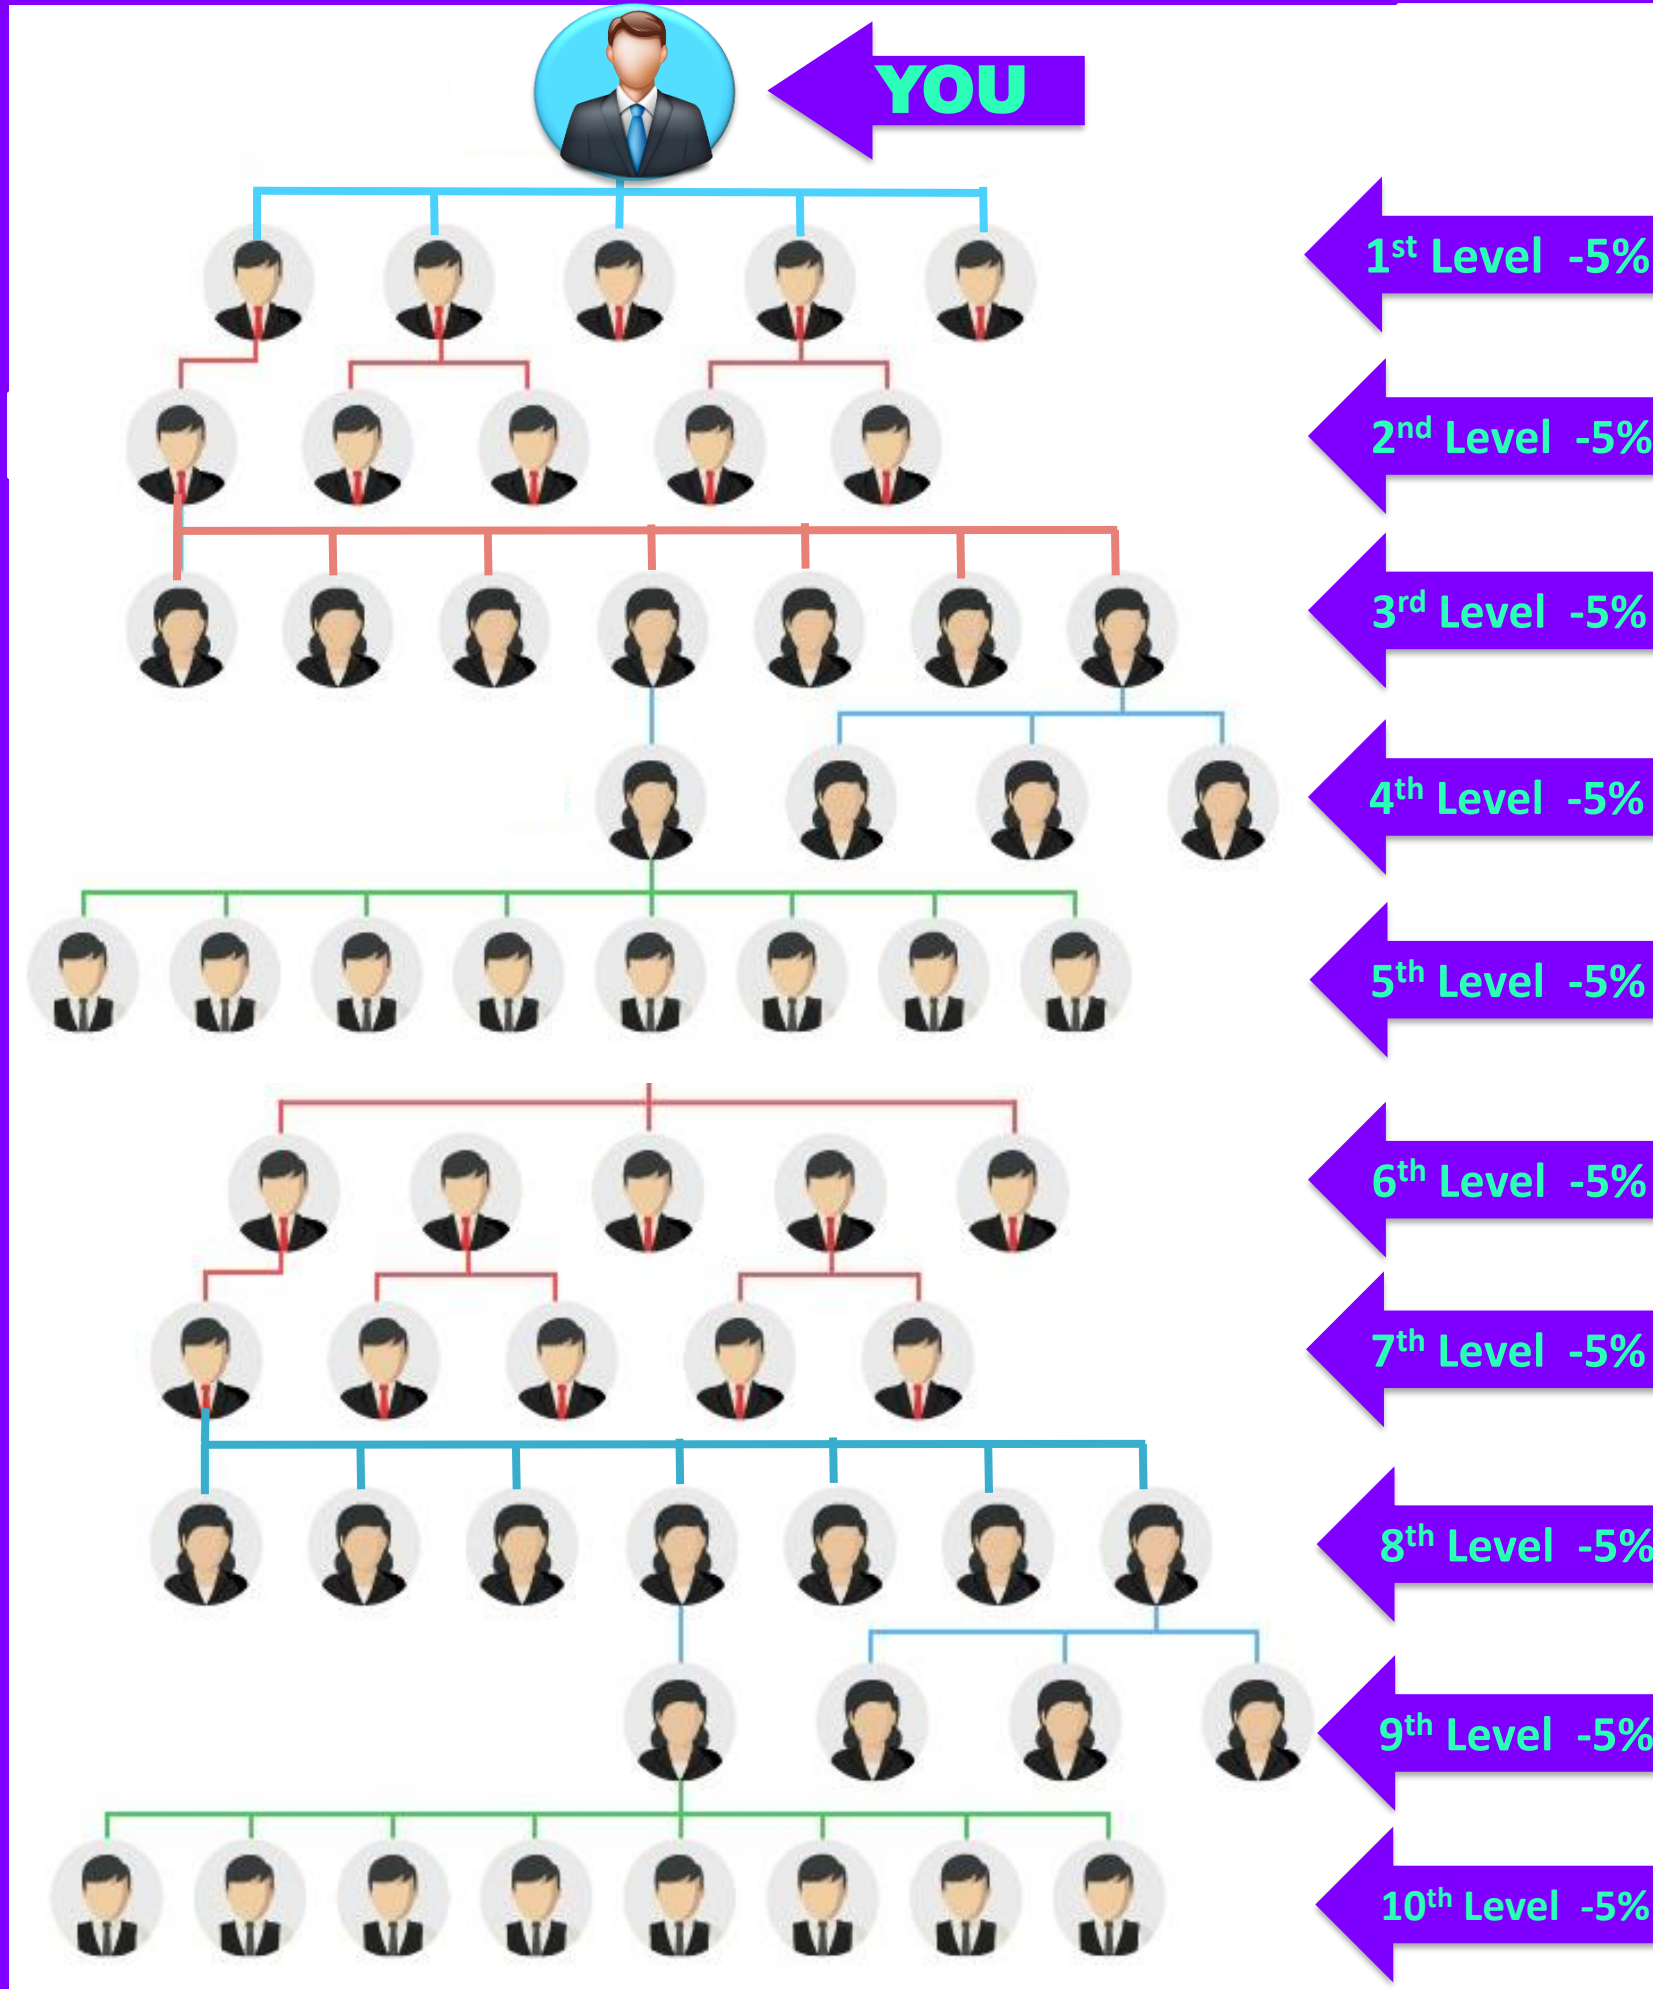

EVERY PAIR YOU GET ₹ 300

BINARY INCOME CONDITIONS

1. first pair will be released after a tail ex: 6000 : 3000 or 3000: 6000 will be taken as first pair
2. second pair onwards 3000: 3000 will be taken as 1 pair
3. daily binary ceiling 3000

10 LEVEL GENERATION INCOME

YOU WILL GET 5% OF YOUR TEAM MEMBERS' BINARY INCOME FROM ALL 10 LEVELS.

- Eligibility: 5 Direct Referral Compulsory.
- Each Two Level Need One Direct Sponsor

Members You Directly Introduced In The Binary Plan Will Be Placed 1st Level In The Generation Plan